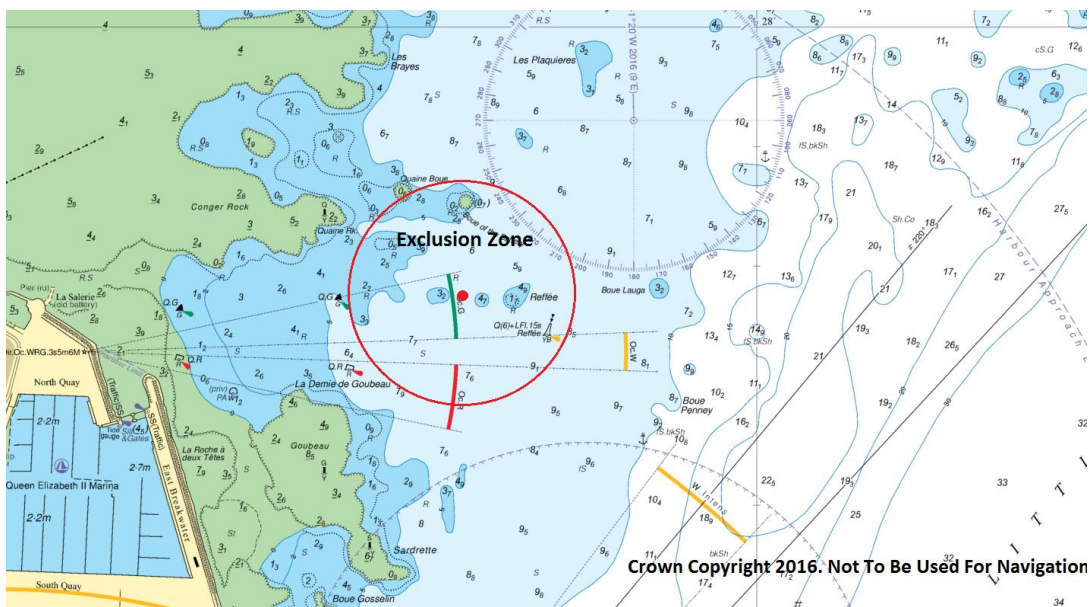

Local Notice to Mariners

LNTM No.	038/2020
Subject	Unexploded Ordnance – Exclusion Zone

Due to the identification of a piece of unexploded ordnance approximately 180 yards WNW of Reffée Cardinal Mark, east coast of Guernsey, a 200 metre Exclusion Zone has been established around **49 27.77N 002 31.38W** (see chart excerpt below) – **anchoring and underwater activities are strictly prohibited in the Exclusion Zone and mariners are to only enter this area to avoid immediate danger.**

This position is marked by an unlit Isolated Danger Mark. Vessels in any doubt should contact Guernsey VTS on VHF CH12.

CANCEL 037/2020

Guernsey Harbours
 St Julian's Emplacement
 St Peter Port
 Guernsey
www.harbours.gg