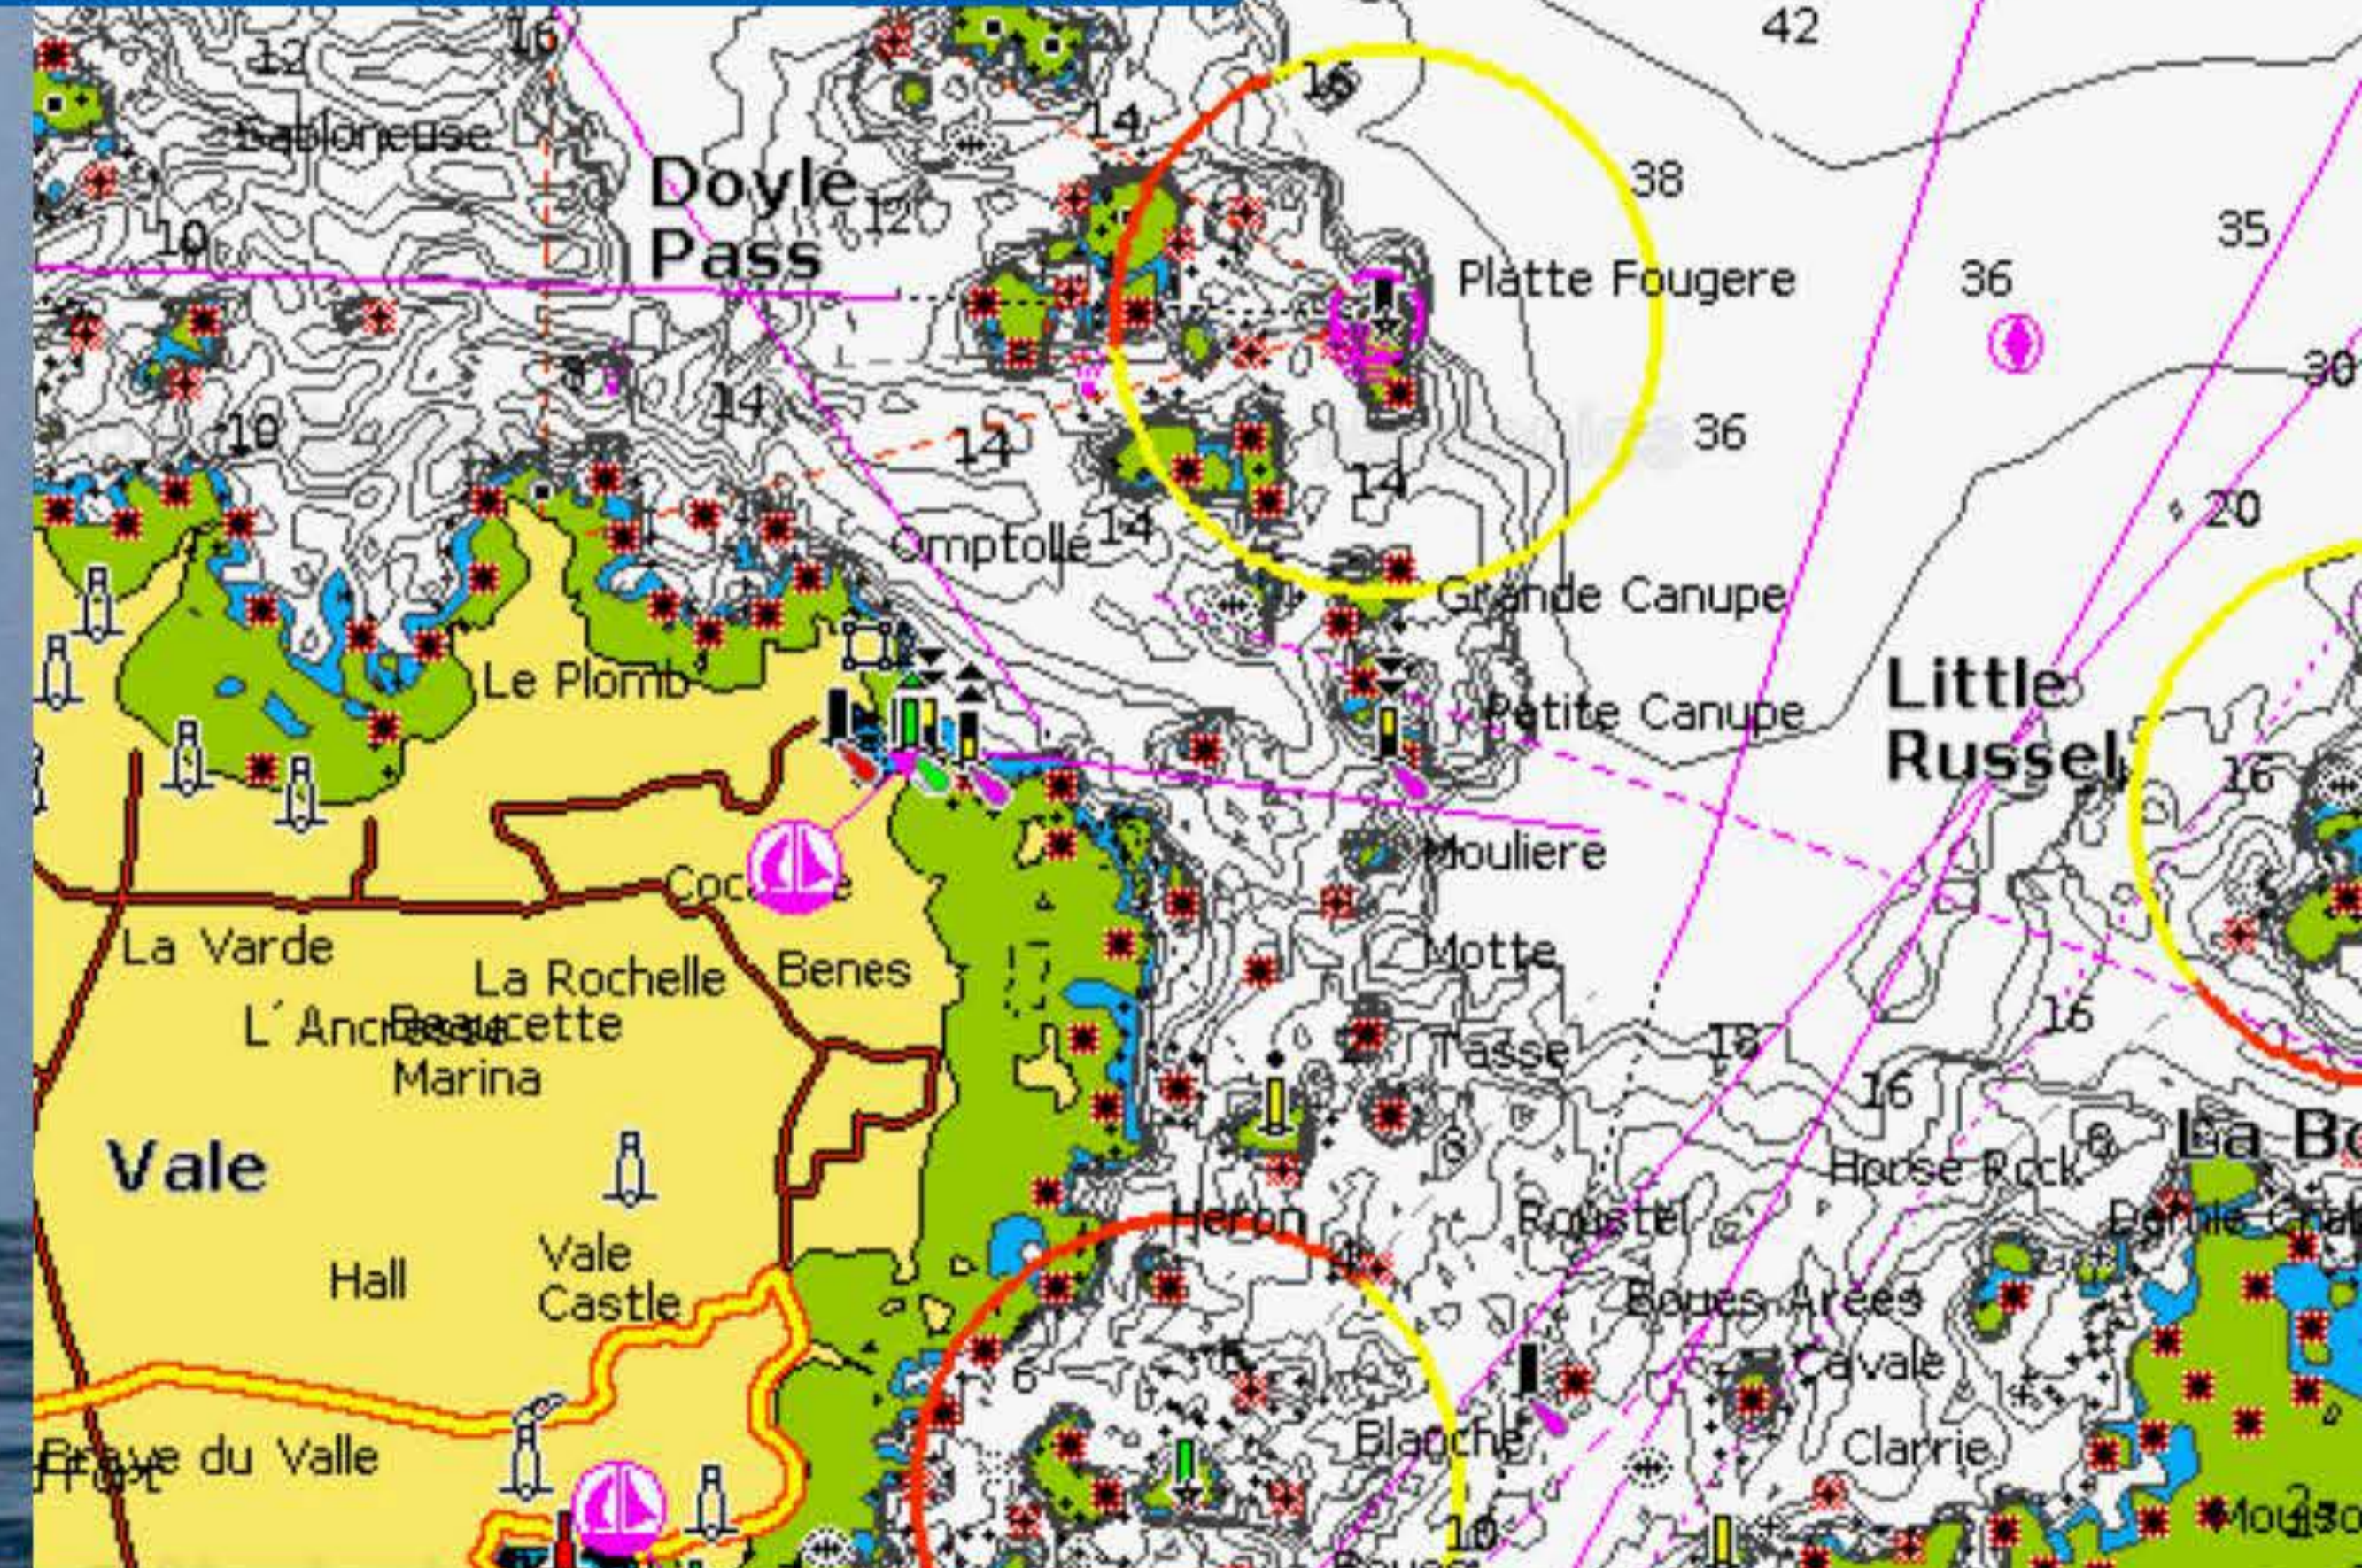

Platte Fougere 49° 30.830' N 2° 29.137' W

Platte Fougere is a 15m tall, black-white lighthouse/beacon exhibiting a red and white sectored light with a range of approximately 16 miles. It also has a horn as a fog signal.

Chart depths in metres. Co-ordinates are approximate. This should not be used for navigation.